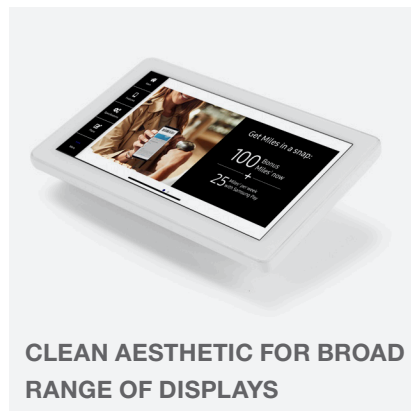

OVERVIEW

Microsigns is a cloud-based solution that delivers fully interactive messaging through InVue's digital signage device, MicroPlayer. Engage customers and empower them to learn more about featured products, promotions and plans. Managed at the corporate level, but accessible by regional admins, MicroSigns drives efficiency and ensures content is compelling, consistent and compliant across all stores.

MICROPLAYER

Small in footprint but powerful in features, MicroPlayer delivers a robust customer experience with decreasing associated costs and challenges of paper printing, corporate compliance, and manual auditing. Suitable for any business or industry, MicroPlayer's minimal design makes your message the hero.

FEATURES AND BENEFITS

1. 1 Cloud-based software accessible anywhere
2. 2 Schedule and manage content in advance for brand compliance and brand consistency
3. 3 Create multiple customized content templates and device types for a variety of applications
4. 4 Platform data supports BI reporting to optimize content that drives the most sales
5. 5 Contactless functionality enables shoppers to access information on personal devices, and continue the experience after leaving the store
6. 6 Creates a productive wait-time experience for customers with self-guided content
7. 7 Digital content management improves store efficiency resulting in operational cost-savings

THE AMERICAS 704.752.6513 • 888.55.INVUE
EUROPE, MIDDLE EAST & AFRICA +31.23.8900150
ASIA PACIFIC +852.3127.6811