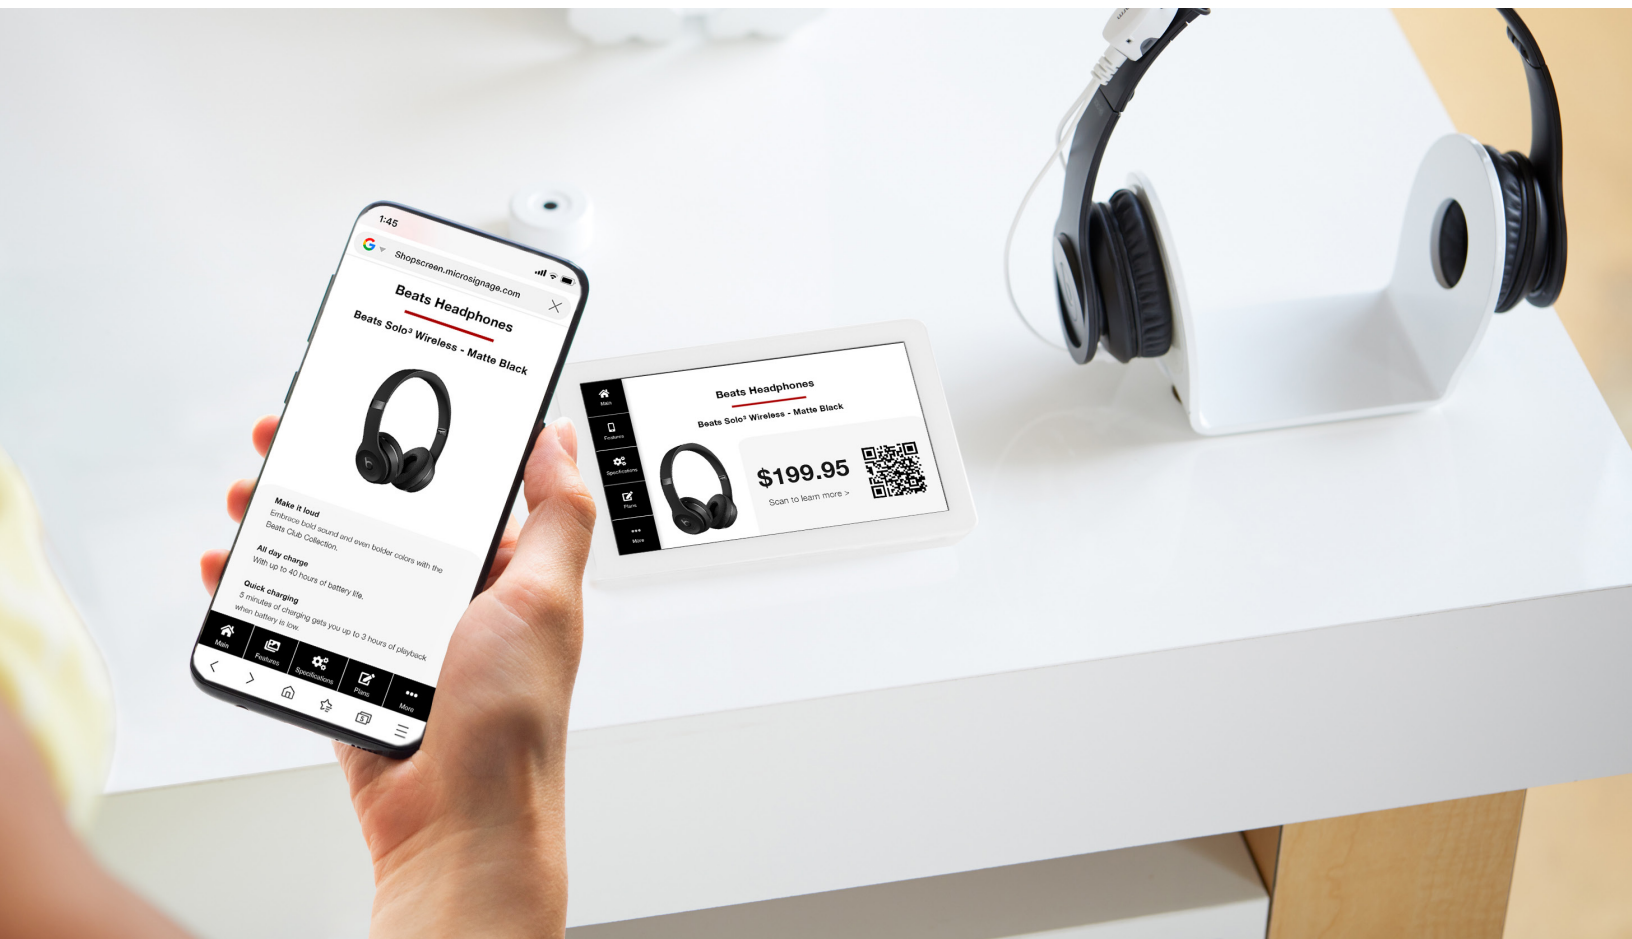

MicroSigns Digital Signage

Convert sales with compelling content.

OMNICHANNEL EXPERIENCE

Shoppers access interactive content from display to device, taking consistent messaging beyond the store — touch-free.

INSTANT UPDATES

Cloud-based software supports simultaneous content changes to any number of devices — whenever and wherever.

DATA & ANALYTICS

Dashboard provides real-time insights into shopper behavior to understand performance and drive better business results.

OVERVIEW

Microsigns is a cloud-based solution that delivers fully interactive messaging through InVue's digital signage device, MicroPlayer. Engage customers and empower them to learn more about featured products, promotions and plans. Managed at the corporate level, but accessible by regional admins, MicroSigns drives efficiency and ensures content is compelling, consistent and compliant across all stores.