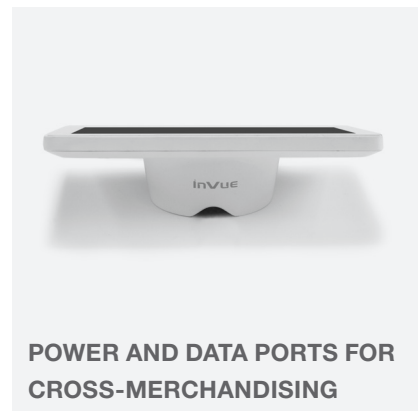

OVERVIEW

Microsigns is a cloud-based solution that delivers fully interactive messaging through InVue's digital signage device, MicroPlayer. Engage customers and empower them to learn more about featured products, promotions and plans. Managed at the corporate level, but accessible by regional admins, MicroSigns drives efficiency and ensures content is compelling, consistent and compliant across all stores.

MICROPLAYER

Small in footprint but powerful in features, MicroPlayer delivers a robust customer experience with decreasing associated costs and challenges of paper printing, corporate compliance, and manual auditing. Suitable for any business or industry, MicroPlayer's minimal design makes your message the hero.

FEATURES AND BENEFITS

1. 1 Cloud-based software accessible anywhere
2. 2 Schedule and manage content in advance for brand compliance and brand consistency
3. 3 Create multiple customized content templates and device types for a variety of applications
4. 4 Platform data supports BI reporting to optimize content that drives the most sales
5. 5 Contactless functionality enables shoppers to access information on personal devices, and continue the experience after leaving the store
6. 6 Creates a productive wait-time experience for customers with self-guided content
7. 7 Digital content management improves store efficiency resulting in operational cost-savings

THE AMERICAS 704.752.6513 • 888.55.INVUE
EUROPE, MIDDLE EAST & AFRICA +31.23.8900150
ASIA PACIFIC +852.3127.6811