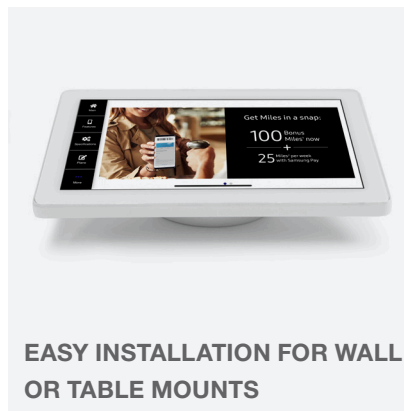

OVERVIEW

Microsigns is a cloud-based solution that delivers fully interactive messaging through InVue's digital signage device, MicroPlayer. Engage customers and empower them to learn more about featured products, promotions and plans. Managed at the corporate level, but accessible by regional admins, MicroSigns drives efficiency and ensures content is compelling, consistent and compliant across all stores.

MICROPLAYER

Small in footprint but powerful in features, MicroPlayer delivers a robust customer experience with decreasing associated costs and challenges of paper printing, corporate compliance, and manual auditing. Suitable for any business or industry, MicroPlayer's minimal design makes your message the hero.

FEATURES AND BENEFITS

1. 1 Cloud-based software accessible anywhere
2. 2 Schedule and manage content in advance for brand compliance and brand consistency
3. 3 Create multiple customized content templates and device types for a variety of applications
4. 4 Platform data supports BI reporting to optimize content that drives the most sales
5. 5 Contactless functionality enables shoppers to access information on personal devices, and continue the experience after leaving the store
6. 6 Creates a productive wait-time experience for customers with self-guided content
7. 7 Digital content management improves store efficiency resulting in operational cost-savings

THE AMERICAS 704.752.6513 • 888.55.INVUE
EUROPE, MIDDLE EAST & AFRICA +31.23.8900150
ASIA PACIFIC +852.3127.6811