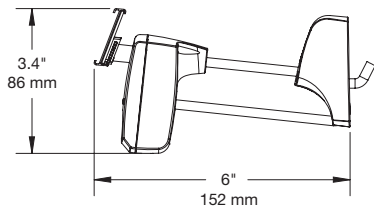

IR Locking Hook™

IR Locking Hook - 6" / 15cm (NL6):

IR Locking Hook - 7" / 18cm (NL7):

IR Locking Hook - 9" / 23cm (NL9):

IR Locking Hook™

IR Locking Hook - 11" / 28cm (NL11):

IR Locking Hook - 12" / 30.5cm (NL12):

IR Flexible Locking Hook - Single Wire 5.5" / 14cm (NFLOK5.5):

IR Locking Hook™

Product Ordering:

ORDER CODE	DESCRIPTION	CARTON QTY.
NFLOK5.5	IR Flexible Locking Hook - Single Wire (5.5" / 14cm)	25
NL6	IR Locking Hook - American Pegboard (6" / 15cm)	25
NL7	IR Locking Hook - American Pegboard (7" / 18cm)	25
NL7-NT	IR Locking Hook - American Pegboard / No Info Tag (7" / 18cm)	25
NL7FB	IR Locking Hook - Slatwall/Fastbak (7" / 18cm)	25
NL7FB-NT	IR Locking Hook - Fastbak / No Info Tag (7" / 18cm)	25
NL9	IR Locking Hook - American Pegboard (9" / 23cm)	25
NL9-NT	IR Locking Hook - American Pegboard / No Info Tag (9" / 23cm)	25
NL9E	IR Locking Hook - European Pegboard (9" / 23cm)	25
NL9FB	IR Locking Hook - Slatwall/Fastbak (9" / 23cm)	25
NL9FB-NT	IR Locking Hook - Fastbak / No Info Tag (9" / 23cm)	25
NL11	IR Locking Hook - American Pegboard (11" / 28cm)	25
NL12	IR Locking Hook - American Pegboard (12" / 30.5cm)	25