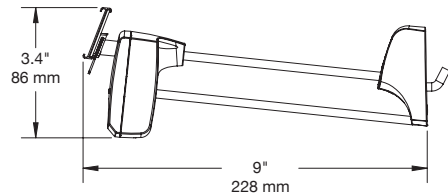

IR Locking Hook™

IR Locking Hook - 6" / 15cm (NL6):

IR Locking Hook - 7" / 18cm (NL7):

IR Locking Hook - 9" / 23cm (NL9):

IR Locking Hook™

IR Locking Hook - 11" / 28cm (NL11):

IR Locking Hook - 12" / 30.5cm (NL12):

IR Flexible Locking Hook - Single Wire 5.5" / 14cm (NFLOK5.5):

IR Locking Hook™

Product Ordering:

ORDER CODE	DESCRIPTION	CARTON QTY.
NFLOK5.5	IR Flexible Locking Hook - Single Wire (5.5" / 14cm)	25
NL6	IR Locking Hook - American Pegboard (6" / 15cm)	25
NL7	IR Locking Hook - American Pegboard (7" / 18cm)	25
NL7-NT	IR Locking Hook - American Pegboard / No Info Tag (7" / 18cm)	25
NL7FB	IR Locking Hook - Slatwall/Fastbak (7" / 18cm)	25
NL7FB-NT	IR Locking Hook - Fastbak / No Info Tag (7" / 18cm)	25
NL9	IR Locking Hook - American Pegboard (9" / 23cm)	25
NL9-NT	IR Locking Hook - American Pegboard / No Info Tag (9" / 23cm)	25
NL9E	IR Locking Hook - European Pegboard (9" / 23cm)	25
NL9FB	IR Locking Hook - Slatwall/Fastbak (9" / 23cm)	25
NL9FB-NT	IR Locking Hook - Fastbak / No Info Tag (9" / 23cm)	25
NL11	IR Locking Hook - American Pegboard (11" / 28cm)	25
NL12	IR Locking Hook - American Pegboard (12" / 30.5cm)	25