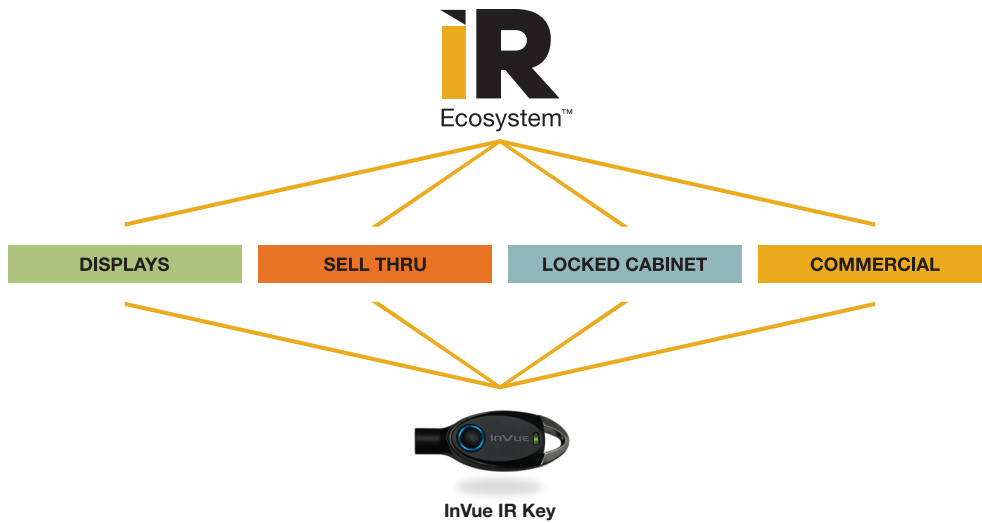

IR Locking Hook™

Highest level of peg hook security for today's premium accessories.

IR Locking Hooks provide the highest level of protection for high value accessories versus traditional magnetic or mechanical hooks. The integrated lock with swivel design allows for easy access to load and unload merchandise with the IR2 Key. The Locking Hook base is engineered to lock and unlock easily for quick plan-o-gram updates. IR Locking Hook is a part of InVue's exclusive IR Ecosystem™, the only storewide single key security system that protects high theft merchandise.

IR Locking Hook™

Features and benefits

- 1 IR2 Key compatibility for fast access to merchandise to better serve the consumer
- 2 IR locking system provides superior security versus traditional magnetic or mechanical locks
- 3 IR2 Key times out after 12 hours, making a lost or stolen key useless
- 4 Engineered external body provides increased strength and enhanced resistance to attacks
- 5 Locking Hook base is engineered to lock and unlock easily for quick plan-o-gram updates
- 6 Integrated lock with swivel design allows for easy access to load and unload merchandise
- 7 Compatible with Fastbak system for an easy fit with a variety of slatwall features (not pictured here)

IR Locking Hook™

A storewide single key security system for all your high theft merchandise.

One key and four categories of tough security products provide you multiple, store-wide security solutions. The IR Ecosystem™ allows you to safely open display, and access, your high theft merchandise and ensures that store associates always have the right key at the right time.